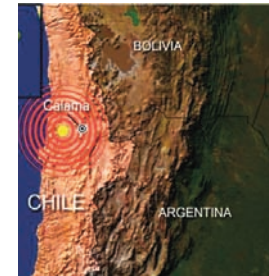

Chile's government, along with other international aid organizations, has supplied food and water to desperate survivors as the death toll has risen to nearly 800. Many coastal towns were destroyed, first by the 8.8 magnitude quake, then by surging tsunami waves.

Luis Veliz Severino, governor of District 4320, has allocated an initial US$9,500 to relief efforts.

Four clubs in the hardest-hit areas of Bio-Bio and Maule have set up donation drives for clothes, shoes, and blankets.

A ShelterBox response team is en route to Chile's capital, Santiago, to deliver

an initial shipment of 448 ShelterBox containers. The Rotary Club of Santiago will conduct an emergency meeting on 3 March with the ShelterBox team to decide where to distribute the containers.

"The full extent of the damage in Chile is yet to be seen, but there will undoubtedly be a need for emergency shelter," says John Leach, head of operations for ShelterBox. "Our response team will work closely with Rotarians in Santiago to make sure the aid reaches the people who need it most."

Six Rotary Foundation Ambassadorial Scholars who were in affected areas

have reported in safe.

RI President John Kenny offered condolences via e-mail to governors of districts 4320, 4340, 4350, and 4360 in Chile. He asks Rotarians to learn the latest on Rotary's relief efforts and how they can help as it becomes available at www.rotary.org.

Rotary districts in Chile are organizing efforts to provide aid to tens of thousands left homeless by an 8.8 magnitude earthquake Saturday.

Map by U.S. Geological Survey
Photo courtesy of Xinhua/Reuters